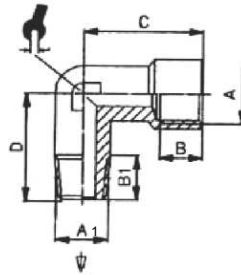

# Соединительные фитинги. Присоединительные резьбы от М5 до G1"

## Артикул 110 Уголок, Нр-Вн Никелированная латунь

Код	A	A1	B	B1	C	D		
110M5	M5	M5	4,0		11,0	11,5	9	100
11018	G1/8"	R1/8"	7,0	8,0	20,0	19,0	10	50
11014	G1/4"	R1/4"	8,0	11,0	25,5	24,0	13	50
11038	G3/8"	R3/8"	10,0	11,5	29,0	26,5	17	25
11012	G1/2"	R1/2"	11,0	14,0	35,0	31,5	20	20
11034	G3/4"	R3/4"	16,0	16,0	35,0	34,5	25	5
11001	G1"	R1"	19,0	16,0	44,0	51,0	30	5
11014F18M	G1/4"	R1/8"	8,0	8,0	25,5	23,0	13	50
11014M18F	G1/8"	R1/4"	7,0	11,0	20,0	26,0	10	50

## Артикул 112 Тройник, Вн-Нр-Вн Никелированная латунь

Код	A	B	B1	C	D		
11218	R1/8"	7,0	8,0	19,0	40,0	10	50
11214	R1/4"	8,0	11,0	24,0	51,0	13	25
11238	R3/8"	10,0	13,6	26,5	58,0	17	25
11212	R1/2"	11,0	15,5	31,5	72,0	20	10
11234	R3/4"	16,0	15,0	31,0	73,0	25	5
11201	R1"	19,0	16,0	38,0	90,0	30	5

## Артикул 113 Тройник, Нр-Вн-Вн Никелированная латунь

Код	A	A1	B	B1	C	D		
11318	R1/8"	G1/8"	7,0	8,0	20,0	39,0	10	50
11314	R1/4"	G1/4"	8,0	11,0	25,5	49,5	13	25
11338	R3/8"	G3/8"	10,0	13,6	29,0	55,5	17	25
11312	R1/2"	G1/2"	11,0	15,5	35,0	65,0	20	10
11334	R3/4"	G3/4"	16,0	15,0	31,0	67,0	25	5
11301	R1"	G1"	19,0	16,0	44,0	84,0	30	5