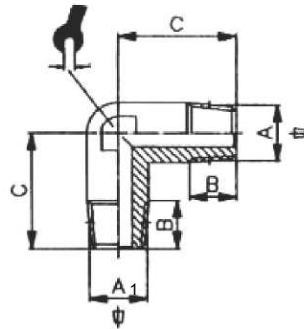

Артикул 115 Уголок, Нр-Нр Никелированная латунь

Код	A	A1	B	C			
11518	R1/8"	R1/8"	8,0	19,0		10	100
11514	R1/4"	R1/4"	12,5	24,0		13	50
11538	R3/8"	R3/8"	13,6	26,5		17	25
11512	R1/2"	R1/2"	15,5	31,5		20	25
11534	R3/4"	R3/4"	15,0	35,5		25	5
11501	R1"	R1"	16,0	51,0		30	5
1151814	R1/8"	R1/4"	8,0	22,0		13	50