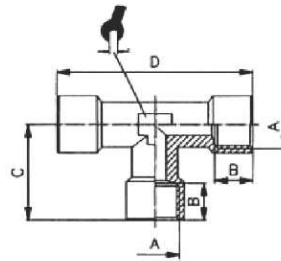

# Соединительные фитинги. Присоединительные резьбы от М5 до G1"

## Артикул 110 Уголок, Нр-Вн Никелированная латунь

Код	A	A1	B	B1	C	D		
110M5	M5	M5	4,0		11,0	11,5	9	100
11018	G1/8"	R1/8"	7,0	8,0	20,0	19,0	10	50
11014	G1/4"	R1/4"	8,0	11,0	25,5	24,0	13	50
11038	G3/8"	R3/8"	10,0	11,5	29,0	26,5	17	25
11012	G1/2"	R1/2"	11,0	14,0	35,0	31,5	20	20
11034	G3/4"	R3/4"	16,0	16,0	35,0	34,5	25	5
11001	G1"	R1"	19,0	16,0	44,0	51,0	30	5
11014F18M	G1/4"	R1/8"	8,0	8,0	25,5	23,0	13	50
11014M18F	G1/8"	R1/4"	7,0	11,0	20,0	26,0	10	50

## Артикул 115 Уголок, Нр-Нр Никелированная латунь

Код	A	A1	B	C			
11518	R1/8"	R1/8"	8,0	19,0		10	100
11514	R1/4"	R1/4"	12,5	24,0		13	50
11538	R3/8"	R3/8"	13,6	26,5		17	25
11512	R1/2"	R1/2"	15,5	31,5		20	25
11534	R3/4"	R3/4"	15,0	35,5		25	5
11501	R1"	R1"	16,0	51,0		30	5
1151814	R1/8"	R1/4"	8,0	22,0		13	50

## Артикул 112 Тройник, Вн-Нр-Вн Никелированная латунь

Код	A	B	B1	C	D		
11218	R1/8"	7,0	8,0	19,0	40,0	10	50
11214	R1/4"	8,0	11,0	24,0	51,0	13	25
11238	R3/8"	10,0	13,6	26,5	58,0	17	25
11212	R1/2"	11,0	15,5	31,5	72,0	20	10
11234	R3/4"	16,0	15,0	31,0	73,0	25	5
11201	R1"	19,0	16,0	38,0	90,0	30	5